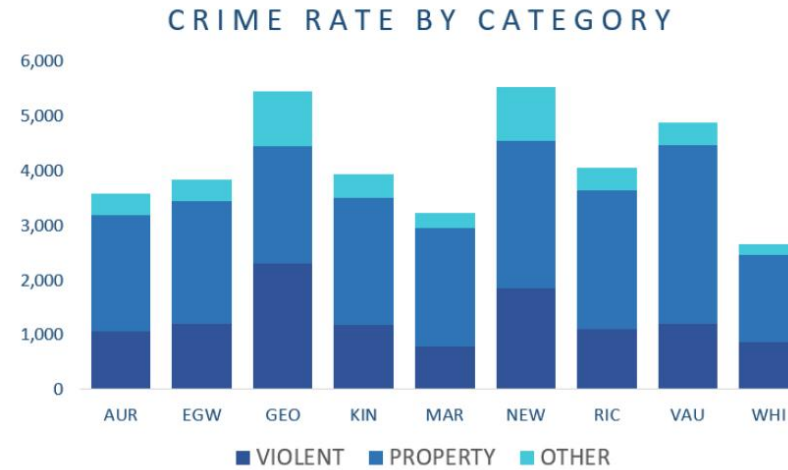

Crime Rate

	AUR	EGW	GEO	KIN	MAR	NEW	RIC	VAU	WHI	YORK REGION
VIOLENT	1,063.2	1,190.2	2,294.2	1,186.2	783.6	1,846.8	1,102.9	1,197.0	855.9	1,145.3
PROPERTY	2,124.8	2,248.2	2,149.7	2,301.3	2,161.7	2,692.3	2,526.5	3,254.4	1,607.7	2,580.9
DRUG	23.2	86.5	122.7	81.7	42.2	96.0	58.5	73.3	26.0	70.4
WEAPONS	38.7	53.4	99.0	46.2	45.5	88.4	56.2	64.4	39.1	60.5
OTHER CRIMINAL CODE	314.6	244.1	724.5	305.4	187.6	789.8	300.4	288.3	132.1	478.4
FEDERAL	6.2	2.5	45.5	0.0	0.3	7.6	0.5	1.4	0.0	3.4
TOTAL CRIME RATE	3,570.8	3,824.9	5,435.6	3,920.7	3,220.9	5,520.9	4,045.0	4,878.8	2,660.8	4,339.0
TRAFFIC	358.0	442.5	512.7	571.8	370.8	422.2	360.7	566.3	284.7	439.1

*Crime Rate is expressed per 100,000 population using year-end population estimates supplied by York Region.
Note: Fail to appear offences are excluded from Newmarket. Unfounded, non-criminal, provincial violations and municipal by-law incidents are excluded from the analysis.

*Crime Rate shown on graphs excludes Traffic Violations. Other Crime category includes Drug, Weapon and Federal.