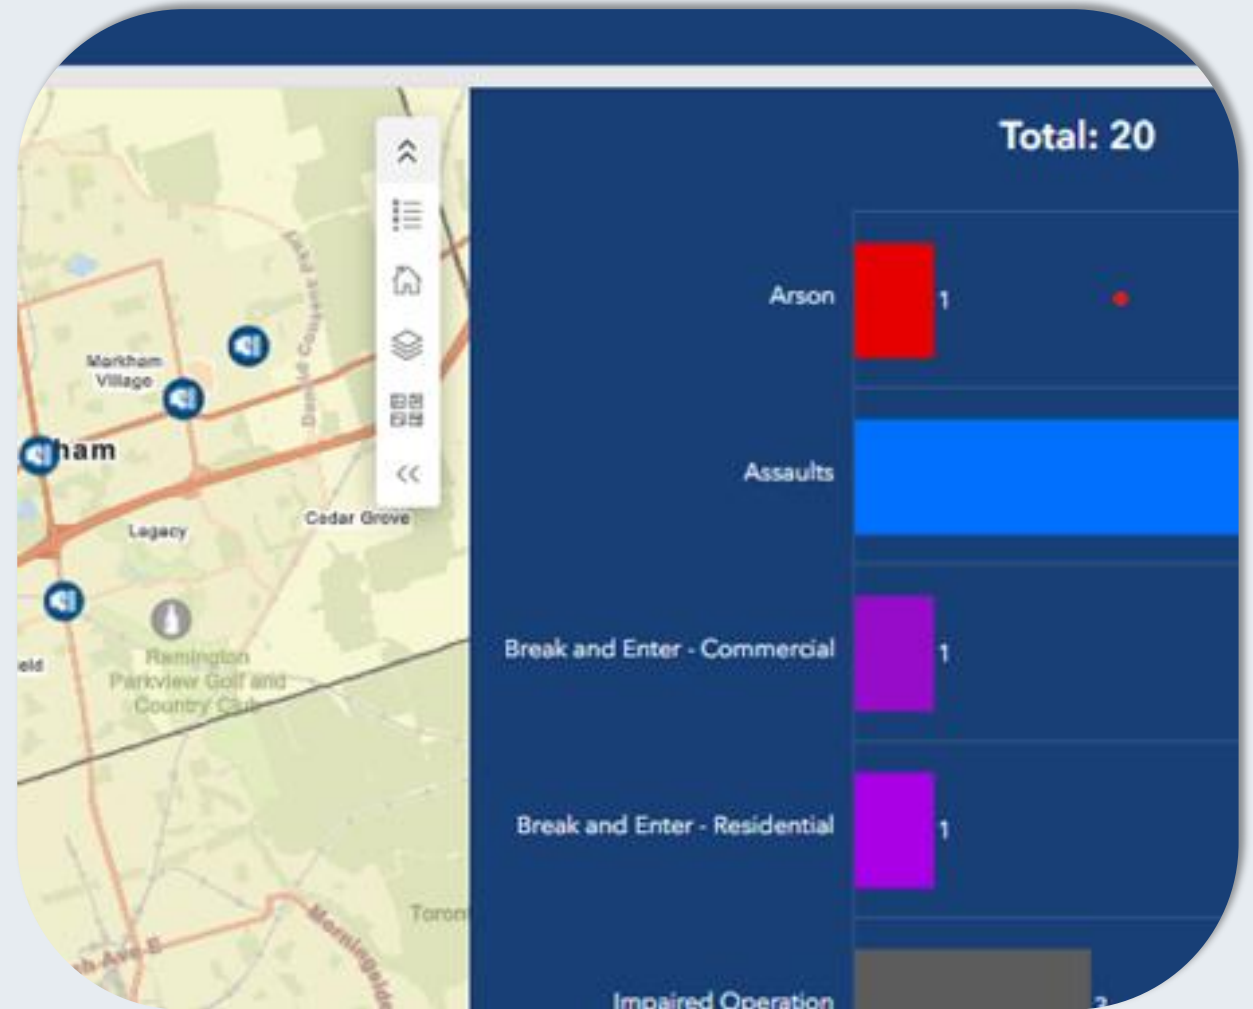

Secure all doors & windows

Store valuables somewhere unexpected

Register your CCTV camera with us

DEEDS SPEAK

Don't Forget...

YRP has a **Community Safety Data Portal** that offers residents a glimpse of crime and police activity in your neighborhood. Find it under our **Crime Prevention** tab or the link at the top of our website WWW.YRP.CA

DEEDS SPEAK

Community Safety Data Portal

[Community Safety Map](#)

[Explore Crime Data. This application is compatible with both mobile and desktop devices.](#)

[York Regional Police CCTV Camera Locations](#)